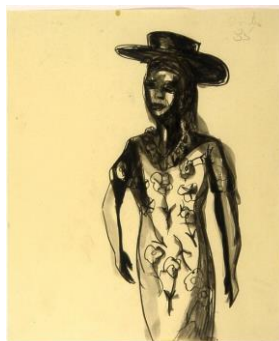

GEORGE CONDO

"Untitled", 1985

watercolor and color pencil on paper

46x38cm

(No. 33)