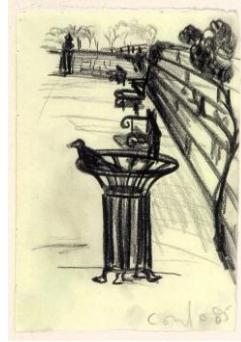

IKEDA GALLERY Tokyo

B-604, 1-4-11 Katsushima, Shinagawa, Tokyo 140-0012 JAPAN TEL : 090-6570-2141

E-mail: tokyo@akiraikedagallery.net <http://www.akiraikedagallery.com/>

GEORGE CONDO

"Untitled", 1985
pastel on paper
21.5x15cm
(No. 74)